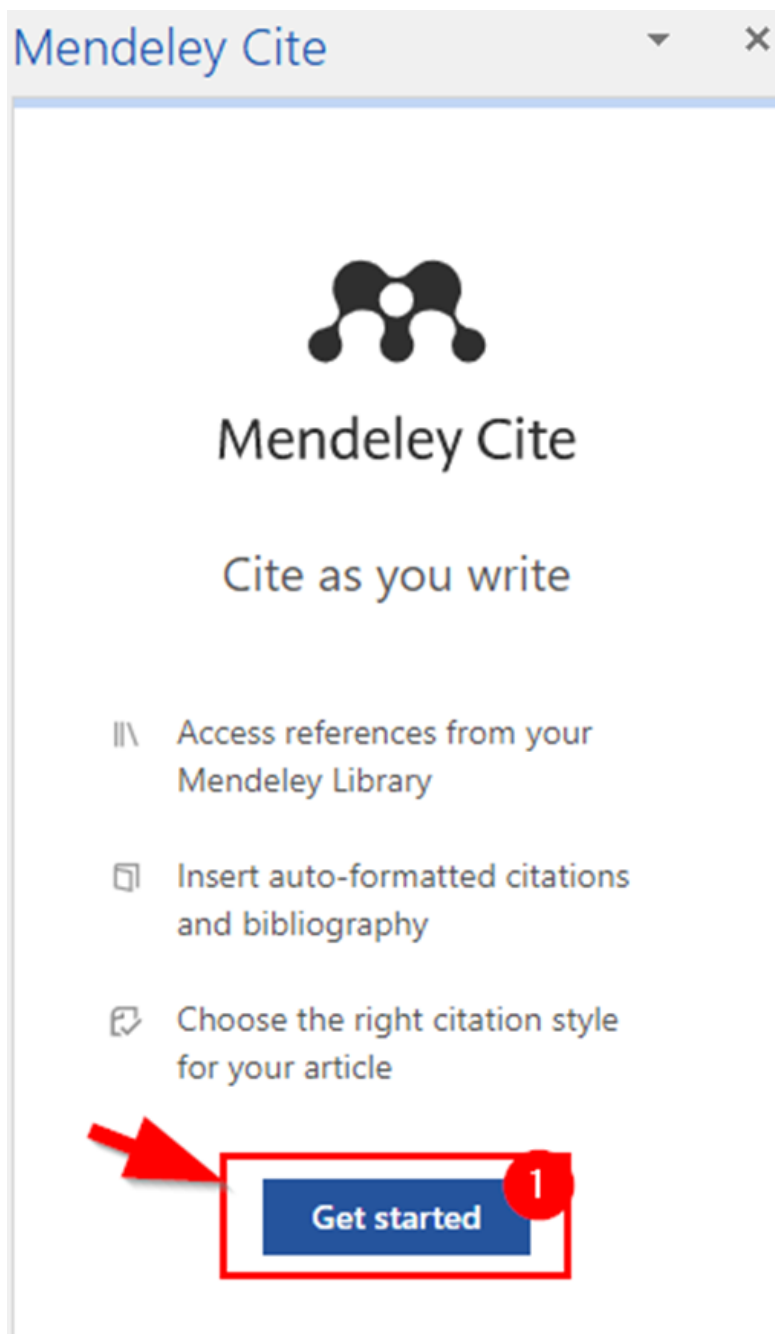

1 Entrez votre **adresse email de l'école** (qui correspond au compte que vous avez créé avec vos enseignants)