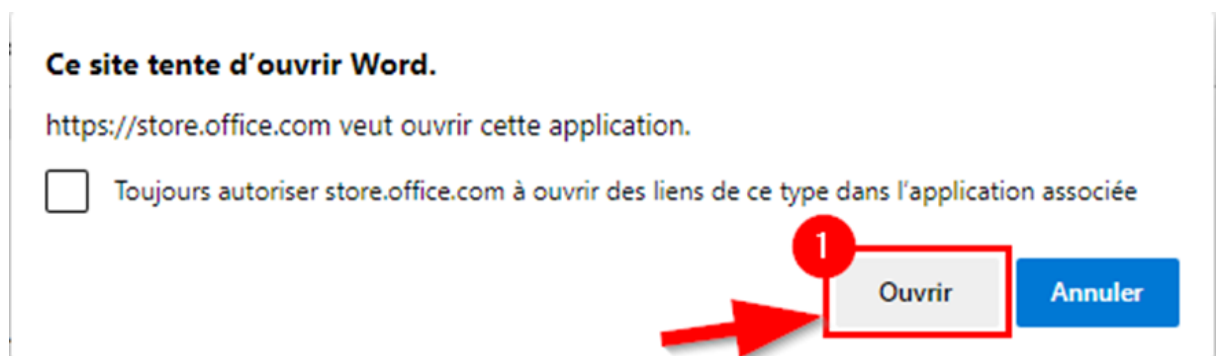

Apps > Mendeley.Cite > Launch

Mendeley Cite
ELSEVIER LIMITED

Get started with the add-in:

This add-in works in: Word 2016 or later on Mac, Word 2016 or later on Windows, Word on iPad, Word on the web.

If you don't have the above, [try using Office Online](#).

Can't find the add-in within Office

Enable editing, trust the add-in and look for the add-in in the insert tab under 'My Add-ins'.
[Click here for step by step instructions](#)

Need more help

For more on install Office add-ins, view our [help documentation](#).

1 Si votre navigateur vous demande l'autorisation d'ouvrir Word, donner l'autorisation en cliquant sur **Ouvrir**

1 Cliquer sur **Activer les modifications**